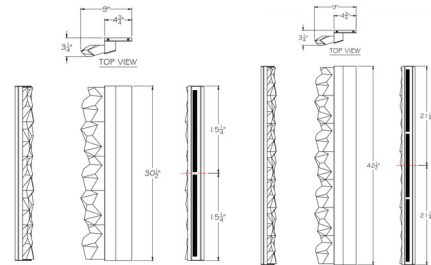

### Description

The Strata Bar Wall Sconce is a sculptural masterpiece of lighting, perfect in your interior space. The smooth frame emits energy of light through the hand carved crystal, casting radiant shadows across your room.

### Specifications

COLOR . . . . . Crystal  
 BODY FINISH . . . . . Silver Leaf  
 WATTAGE . . . . . 48W  
 DIMMER . . . . . Low Voltage Electronic  
 DIMENSIONS . . . . . 9"W x 30.5"H x 3.3"D  
 INTEGRATED LED MODULE . . . . . 4 x LED/12W/120V LED  
 COUNTRY OF ORIGIN . . . . . United States