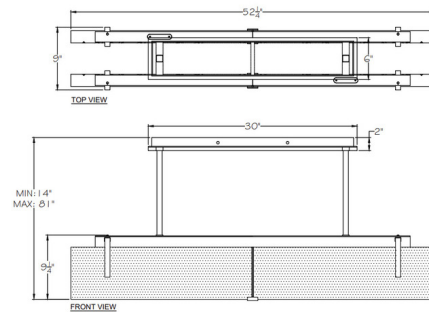

Description

The Terra Rake Linear Pendant is inspired by the Zen patterns formed by tiny pebbles of sand. The Rake glass, with deep carved patterns, casts warm shadows across your room. Canopy: 30 inch x 6 inch rectangle. Note: Due to the weight of this fixture, additional ceiling support is required.

Shown in black iron / rake

Specifications

COLOR	Rake
BODY FINISH	Black Iron
WATTAGE	96W
DIMMER	Low Voltage Electronic
DIMENSIONS	52.25"L x 9"W x 9.25"H
INTEGRATED LED MODULE	4 x LED/24W/120V LED
COUNTRY OF ORIGIN	United States

Technical Information

PRODUCT DIMENSIONS	Min/Max Adjustable Length: 14" - 81"
LAMP COLOR	3000K
LUMENS/WATT	400.00
LUMINOUS FLUX	9600 lumens

CLICK TO VIEW PRODUCT

Notes: