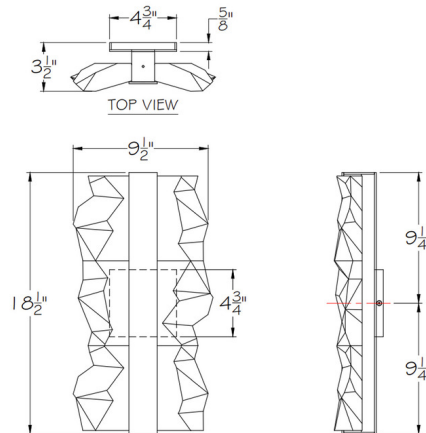

### Description

The Strata Wall Sconce is a sculptural masterpiece of lighting, perfect in your interior space. The smooth frame emits energy of light through the hand carved crystal, casting radiant shadows across your room.

### Specifications

COLOR	Crystal
BODY FINISH	Silver Leaf
WATTAGE	24W
DIMMER	Low Voltage Electronic
DIMENSIONS	9.5"W x 18.5"H x 3.5"D
INTEGRATED LED MODULE	2 x LED/12W/120V LED
COUNTRY OF ORIGIN	United States