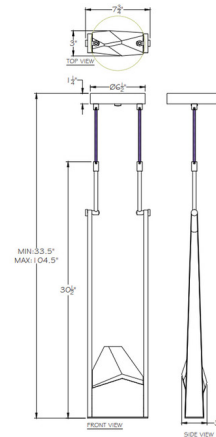

By Fine Art Handcrafted Lighting

Description

The Strata Knocker Pendant is a sculptural masterpiece of lighting, perfect in your interior space. The smooth frame emits energy of light through the hand carved crystal, casting radiant shadows across your room.

Shown in silver leaf / crystal

Specifications

COLOR Crystal
 BODY FINISH Silver Leaf
 WATTAGE 8W
 DIMMER Low Voltage Electronic
 DIMENSIONS 7.5"W x 30.5"H x 3"D
 INTEGRATED LED MODULE 2 x LED/4W/120V LED
 COUNTRY OF ORIGIN United States

Technical Information

PRODUCT DIMENSIONS Min/Max Adjustable Length: 33.5" - 104.5"
 LAMP COLOR 3000K
 LUMENS/WATT 400.00
 LUMINOUS FLUX 1600 lumens

CLICK TO VIEW PRODUCT

Notes: