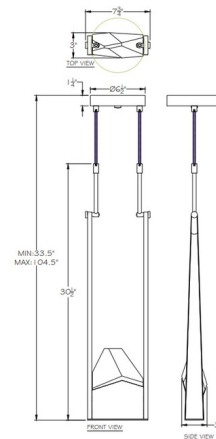

Specifications

COLOR Crystal
 BODY FINISH Silver Leaf
 WATTAGE 8W
 DIMMER Low Voltage Electronic
 DIMENSIONS 7.5"W x 30.5"H x 3"D
 INTEGRATED LED MODULE 2 x LED/4W/120V LED
 COUNTRY OF ORIGIN United States

Technical Information

PRODUCT DIMENSIONS Min/Max Adjustable Length: 33.5" - 104.5"
 LAMP COLOR 3000K
 LUMENS/WATT 400.00
 LUMINOUS FLUX 1600 lumens

Shown in silver leaf / crystal

CLICK TO VIEW PRODUCT

Notes: