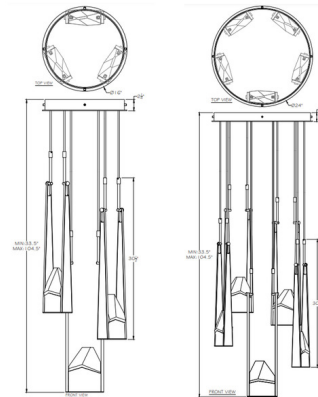

Description

The Strata Round Multi Light Pendant is a sculptural masterpiece of lighting, perfect in your interior space. The smooth knocker frames emit energy of light through the hand carved crystals, casting radiant shadows across your room.

Shown in silver leaf / crystal

Specifications

COLOR Crystal
BODY FINISH Silver Leaf
WATTAGE 24W
DIMMER Low Voltage Electronic
DIMENSIONS 16"W x 30.5"H
INTEGRATED LED MODULE 6 x LED/4W/120V LED
COUNTRY OF ORIGIN United States

Technical Information

PRODUCT DIMENSIONS Min/Max Adjustable Length: 33.5" - 104.5"
LAMP COLOR 3000K
LUMENS/WATT 1,200.00
LUMINOUS FLUX 4800 lumens

CLICK TO VIEW PRODUCT

Notes: