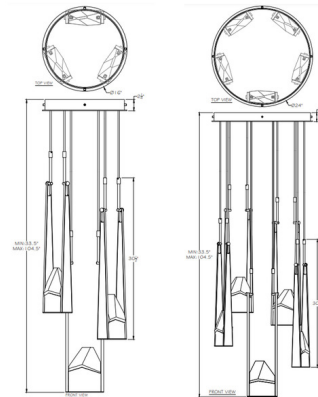

Description

The Strata Round Multi Light Pendant is a sculptural masterpiece of lighting, perfect in your interior space. The smooth knocker frames emit energy of light through the hand carved crystals, casting radiant shadows across your room.

Shown in silver leaf / crystal

Specifications

COLOR	Crystal
BODY FINISH	Silver Leaf
WATTAGE	24W
DIMMER	Low Voltage Electronic
DIMENSIONS	16"W x 30.5"H
INTEGRATED LED MODULE	6 x LED/4W/120V LED
COUNTRY OF ORIGIN	United States

Technical Information

PRODUCT DIMENSIONS	Min/Max Adjustable Length: 33.5" - 104.5"
LAMP COLOR	3000K
LUMENS/WATT	1,200.00
LUMINOUS FLUX	4800 lumens

CLICK TO VIEW PRODUCT

Notes: