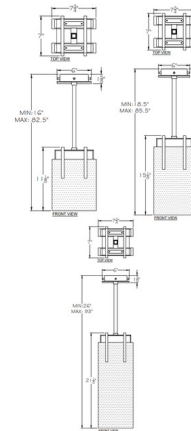

Specifications

COLOR	Rake
BODY FINISH	Gold Leaf
WATTAGE	24W
DIMMER	Low Voltage Electronic
DIMENSIONS	7.75"W x 11.125"H x 7"D
INTEGRATED LED MODULE	2 x LED/12W/120V LED
COUNTRY OF ORIGIN	United States

Technical Information

PRODUCT DIMENSIONS	Min/Max Adjustable Length: 16" - 82.5"
LAMP COLOR	3000K
LUMENS/WATT	200.00
LUMINOUS FLUX	2400 lumens

Shown in gold leaf / rake

CLICK TO VIEW PRODUCT

Notes: