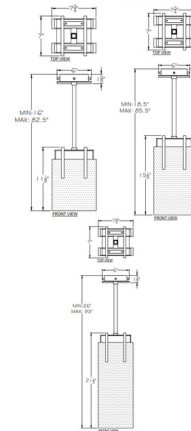

Specifications

COLOR Rake
BODY FINISH Gold Leaf
WATTAGE 24W
DIMMER Low Voltage Electronic
DIMENSIONS 7.75"W x 11.125"H x 7"D
INTEGRATED LED MODULE 2 x LED/12W/120V LED
COUNTRY OF ORIGIN United States

Technical Information

PRODUCT DIMENSIONS Min/Max Adjustable Length: 16" - 82.5"
LAMP COLOR 3000K
LUMENS/WATT 200.00
LUMINOUS FLUX 2400 lumens

Shown in gold leaf / rake

CLICK TO VIEW PRODUCT

Notes: