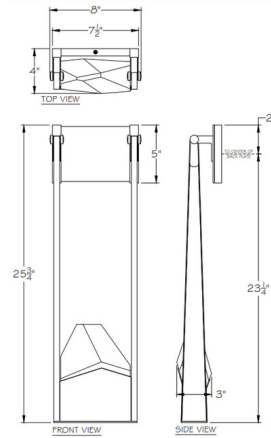

By Fine Art Handcrafted Lighting

Description

The Strata Knocker Wall Sconce is a sculptural masterpiece of lighting, perfect in your interior space. The smooth frame emits energy of light through the hand carved crystal, casting radiant shadows across your room.

Shown in gold leaf / crystal

Specifications

COLOR Crystal
 BODY FINISH Gold Leaf
 WATTAGE 8W
 DIMMER Low Voltage Electronic
 DIMENSIONS 8"W x 25.8"H x 4"D
 INTEGRATED LED MODULE 2 x LED/4W/120V LED
 COUNTRY OF ORIGIN United States