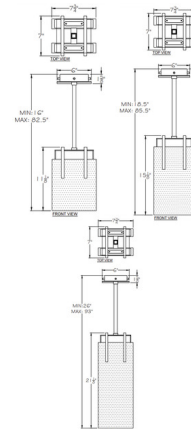

Shown in black iron / rake

Specifications

COLOR Rake
BODY FINISH Black Iron
WATTAGE 24W
DIMMER Low Voltage Electronic
DIMENSIONS 7.75"W x 15.125"H x 7"D
INTEGRATED LED MODULE 2 x LED/12W/120V LED
COUNTRY OF ORIGIN United States

Technical Information

PRODUCT DIMENSIONS Min/Max Adjustable Length: 18.5" - 85.5"
LAMP COLOR 3000K
LUMENS/WATT 200.00
LUMINOUS FLUX 2400 lumens

CLICK TO VIEW PRODUCT

Notes: