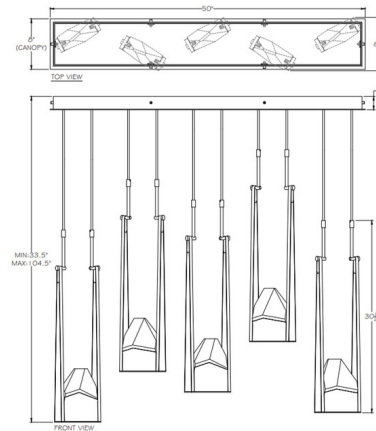

Description

The Strata Linear Multi Light Pendant is a sculptural masterpiece of lighting, perfect in your interior space. The smooth knocker frames emit energy of light through the hand carved crystals, casting radiant shadows across your room. Note: Due to the weight of this fixture, additional ceiling support is required.

Shown in gold leaf / crystal

Specifications

COLOR Crystal
 BODY FINISH Gold Leaf
 WATTAGE 40W
 DIMMER Low Voltage Electronic
 DIMENSIONS 50"L x 8.5"W x 30.5"H
 INTEGRATED LED MODULE 10 x LED/4W/120V LED
 COUNTRY OF ORIGIN United States

Technical Information

PRODUCT DIMENSIONS Min/Max Adjustable Length: 33.5" - 104.5"
 LAMP COLOR 3000K
 LUMENS/WATT 2,000.00
 LUMINOUS FLUX 8000 lumens

CLICK TO VIEW PRODUCT

Notes: