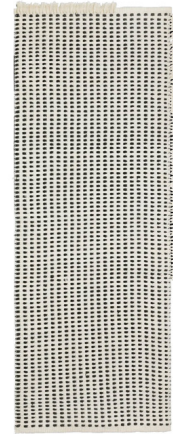

Lightology

lightology.com
866-954-4489
05-19-26

Project: _____

Company: _____

Location: _____ Fixture Type: _____

SPEC #: **FRM1132101**

Approved On: _____ Approved By: _____

Way Runner Rug By Ferm Living

Description

The Way Runner Rug puts post-consumer plastic waste to good use: each sustainable design is made from recycled PET yarn woven into a two-tone design with a tactile, yet durable finish. With its timeless checkered pattern and asymmetrical fringe, the rug achieves a classic look with a twist. Suitable for outdoor use.

Shown in off white

Specifications

COLOR	Off White
BODY FINISH	N/A
WATTAGE	N/A
DIMMER	N/A
DIMENSIONS	27.56"L x 70.87"W
BULB	N/A
COUNTRY OF ORIGIN	India

CLICK TO VIEW PRODUCT

Notes: