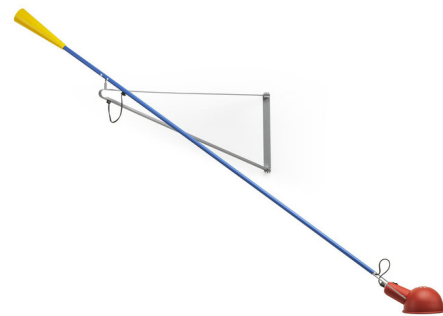

## Mod 265 Swing Arm Plug In Wall Lamp By FLOS

### Description

Experience a true feat of design with the Flos Mod 265 Swing Arm Plug In Wall Lamp, a captivating creation by Paolo Rizzatto. This iconic fixture, designed to seemingly defy gravity, extends far into your space, perfectly balanced on a minimal wall bracket. It delivers precise, direct lighting, which you can aim effortlessly thanks to its long pivoting arm and a lamp head that rotates a full 360 degrees. Constructed from painted steel with a distinctive cast iron counterweight, the Mod 265 maintains a sleek, industrial profile that seamlessly integrates into contemporary living rooms, dining areas, or bedrooms. The convenient on/off switch is located directly on the socket holder, and its plug-in design offers flexible installation. Perfect for: Reading nooks, workspaces, bedsides, or any area where adjustable task lighting and a striking design element are desired.

### Specifications

COLOR	Red
BODY FINISH	Chromatica
WATTAGE	9W
DIMMER	N/A
DIMENSIONS	80.8"W x 13.7"H x 33.4"D
BULB NOT INCLUDED	1 x A19/Medium (E26)/9W/120V LED

Shown in chromatica / red

CLICK TO VIEW PRODUCT