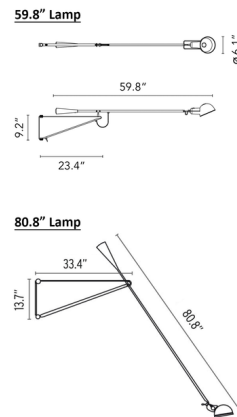

### Description

Experience a true feat of design with the Flos Mod 265 Swing Arm Plug In Wall Lamp, a captivating creation by Paolo Rizzatto. This iconic fixture, designed to seemingly defy gravity, extends far into your space, perfectly balanced on a minimal wall bracket. It delivers precise, direct lighting, which you can aim effortlessly thanks to its long pivoting arm and a lamp head that rotates a full 360 degrees. Constructed from painted steel with a distinctive cast iron counterweight, the Mod 265 maintains a sleek, industrial profile that seamlessly integrates into contemporary living rooms, dining areas, or bedrooms. The convenient on/off switch is located directly on the socket holder, and its plug-in design offers flexible installation. Perfect for: Reading nooks, workspaces, bedsides, or any area where adjustable task lighting and a striking design element are desired.

### Specifications

COLOR	Red
BODY FINISH	Chromatica
WATTAGE	9W
DIMMER	N/A
DIMENSIONS	80.8"W x 13.7"H x 33.4"D
BULB NOT INCLUDED	1 x A19/Medium (E26)/9W/120V LED

Shown in chromatica / red

CLICK TO VIEW PRODUCT