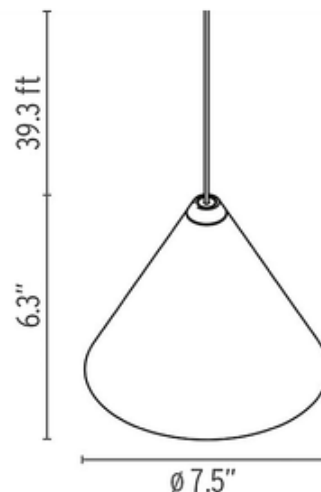

COMPANY	PROJECT	FIXTURE TYPE	APPROVED BY	DATE