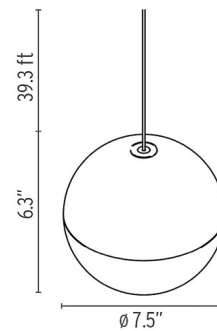

CLICK TO VIEW PRODUCT

Notes: