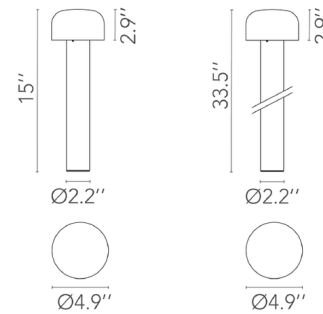

CLICK TO VIEW PRODUCT

Notes: