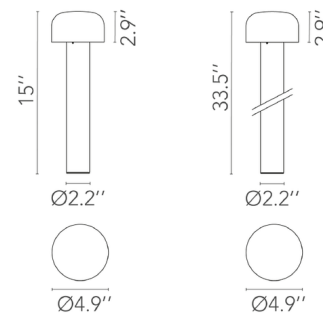

CLICK TO VIEW PRODUCT

Notes: