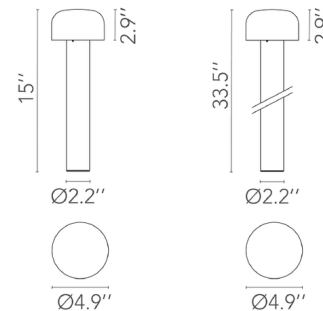

Specifications

| | |
|-----------------------|-----------------------|
| COLOR | Opal |
| BODY FINISH | Matte Stainless Steel |
| WATTAGE | 8W |
| DIMMER | Not Dimmable |
| DIMENSIONS | 4.9"W x 15"H |
| INTEGRATED LED MODULE | 1 x LED/8W/120V LED |

Technical Information

| | |
|-----------------|------------|
| BEAM ANGLE | 85° |
| COLOR RENDERING | 80 CRI |
| LAMP COLOR | 3000K |
| LUMENS/WATT | 72.50 |
| LUMINOUS FLUX | 580 lumens |

Shown in matte stainless steel / opal