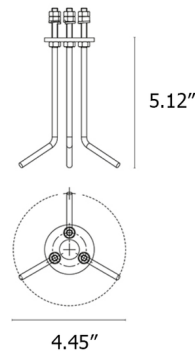

### Description

This Bellhop Bollard Base Plate is designed for use with the FLOS Bellhop Outdoor Bollard Light. It includes bolts and is used for installing the bollard in new cement.

Shown in natural oxide

### Specifications

COLOR	N/A
BODY FINISH	Natural Oxide
WATTAGE	N/A
DIMMER	N/A
DIMENSIONS	4.45"W x 6.3"H
BULB	N/A

CLICK TO VIEW PRODUCT

Notes: