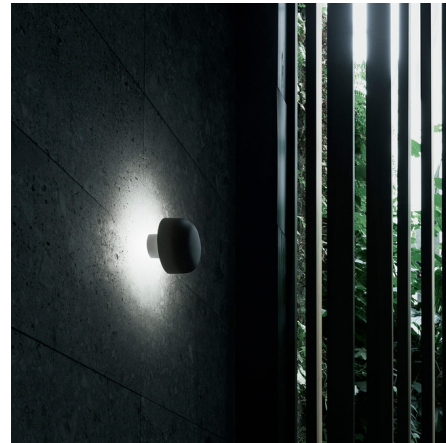

lightology.com
866-954-4489
06-04-26

Project: _____
Company: _____
Location: _____ Fixture Type: _____
SPEC #: **FLO1132212**
Approved On: _____ Approved By: _____

Bellhop Outdoor Wall / Ceiling Light By FLOS

Description

Inspired by the charming silhouette of a hatted hotel porter, the Flos Bellhop Outdoor Wall / Ceiling Light delivers versatile illumination and contemporary style, enhancing a wide range of outdoor settings. This adaptable fixture can be installed on either walls or ceilings, providing a smooth, homogenous light from its integrated LEDs, which shine through an opal optic diffuser. The Bellhop Outdoor Wall / Ceiling Light is built to endure, featuring exterior-rated epoxy polyester powder coat finishes that ensure superior strength and exceptional resistance to both heat and UV radiation. An integral non-dimmable LED driver is included for reliable performance. Whether illuminating an entryway, a patio, or an outdoor architectural feature, this fixture brings a touch of modern charm and consistent, high-quality light to your exterior spaces.

Specifications

COLOR . . . . . Opal
BODY FINISH . . . . . Black
WATTAGE 8W
DIMMER . . . . . Not Dimmable
DIMENSIONS . . . . . 4.9"W x 4.9"H x 4.9"D
INTEGRATED LED MODULE . . . . . 1 x LED/8W/120V LED

Technical Information

BEAM ANGLE . . . . . 85°
COLOR RENDERING . . . . . 80 CRI
LAMP COLOR 3000K
LUMENS/WATT 72.50
LUMINOUS FLUX . . . . . 580 lumens

Shown in black / opal

CLICK TO VIEW PRODUCT

Notes: