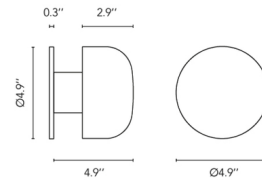

CLICK TO VIEW PRODUCT

Notes: