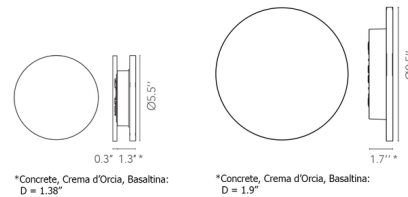

### Specifications

COLOR	N/A
BODY FINISH	White
WATTAGE	8W
DIMMER	0-10V
DIMENSIONS	5.5"W x 5.5"H x 1.6"D
INTEGRATED LED MODULE	1 x LED/8W/120-277V LED

### Technical Information

BEAM ANGLE	157°
COLOR RENDERING	80 CRI
LAMP COLOR	3000K
LUMENS/WATT	68.88
LUMINOUS FLUX	551 lumens

Shown in white

CLICK TO VIEW PRODUCT

Notes: