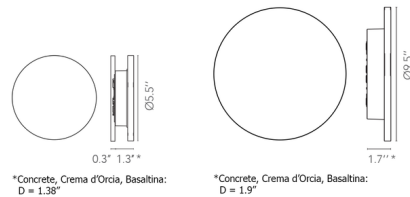

CLICK TO VIEW PRODUCT

Notes: