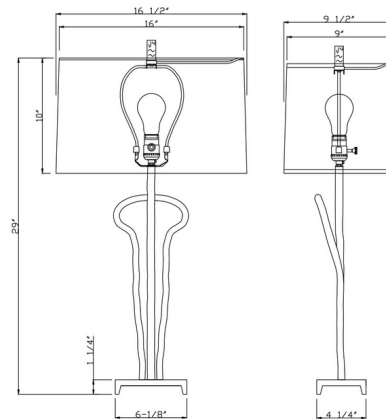

### Description

An antique black finish covers the metal stem and base of the Dominic Table Lamp. The hand-sculpted body is artisanal and unique, evoking an heirloom quality; textural detailing adds a high-design characteristic. An off-white cotton rounded rectangular shade tops the look. 3-way socket switch.

### Specifications

COLOR . . . . . Off White  
BODY FINISH . . . . . Black  
WATTAGE . . . . . 150W  
DIMMER . . . . . Included  
DIMENSIONS . . . . . 16.5"W x 29"H x 9.5"D  
BULB NOT INCLUDED . . . . . 1 x A21 3-Way/Medium (E26)/150W/120V Incandescent  
OTHER BULB OPTIONS . . . . . 1 x A21 3-Way/Medium (E26)/120V LED