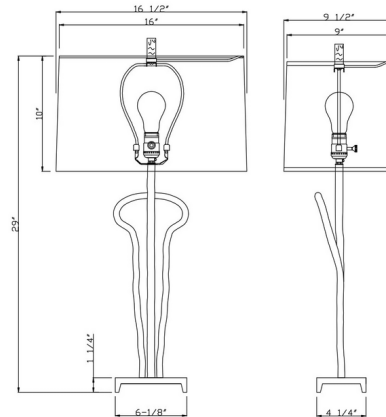

By FlowDecor

Description

An antique black finish covers the metal stem and base of the Dominic Table Lamp. The hand-sculpted body is artisanal and unique, evoking an heirloom quality; textural detailing adds a high-design characteristic. An off-white cotton rounded rectangular shade tops the look. 3-way socket switch.

Shown in black / off white

Specifications

COLOR Off White
BODY FINISH Black
WATTAGE 150W
DIMMER Included
DIMENSIONS 16.5"W x 29"H x 9.5"D
BULB NOT INCLUDED 1 x A21 3-Way/Medium (E26)/150W/120V Incandescent
OTHER BULB OPTIONS 1 x A21 3-Way/Medium (E26)/120V LED