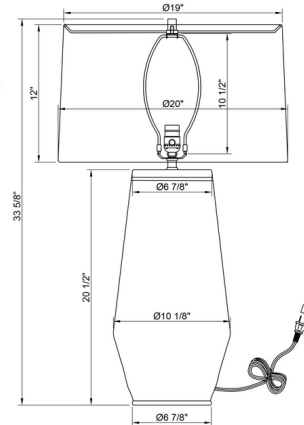

Shown in black / off white

Specifications

COLOR Off White
BODY FINISH Black
WATTAGE 150W
DIMMER Included
DIMENSIONS 20"W x 33.63"H x 20"D
BULB NOT INCLUDED 1 x A21 3-Way/Medium (E26)/150W/120V Incandescent
OTHER BULB OPTIONS 1 x A21 3-Way/Medium (E26)/120V LED