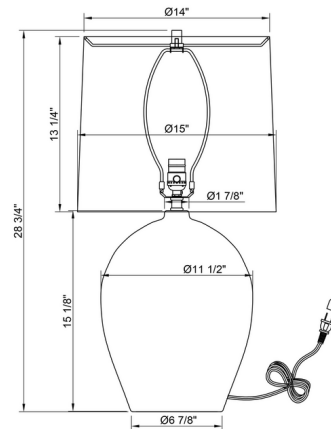

Shown in ivory / beige

Specifications

COLOR	Beige
BODY FINISH	Ivory
WATTAGE	150W
DIMMER	Included
DIMENSIONS	15"W x 28.75"H x 15"D
BULB NOT INCLUDED	1 x A21 3-Way/Medium (E26)/150W/120V Incandescent
OTHER BULB OPTIONS	1 x A21 3-Way/Medium (E26)/120V LED