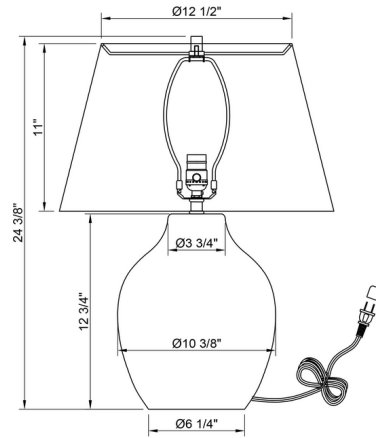

Shown in off white / off white

Specifications

COLOR Off White
BODY FINISH Off White
WATTAGE 150W
DIMMER Included
DIMENSIONS 18"W x 24"H x 18"D
BULB NOT INCLUDED 1 x A21 3-Way/Medium (E26)/150W/120V Incandescent
OTHER BULB OPTIONS 1 x A21 3-Way/Medium (E26)/120V LED