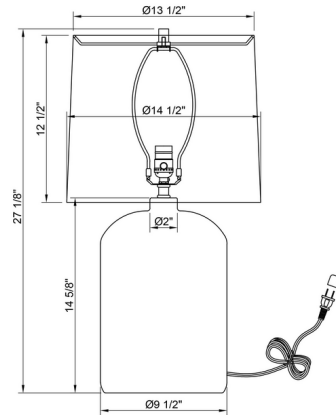

### Specifications

COLOR	Off White
BODY FINISH	White
WATTAGE	150W
DIMMER	Included
DIMENSIONS	14.5"W x 27.13"H x 14.5"D
BULB NOT INCLUDED	1 x A21 3-Way/Medium (E26)/150W/120V Incandescent
OTHER BULB OPTIONS	1 x A21 3-Way/Medium (E26)/120V LED