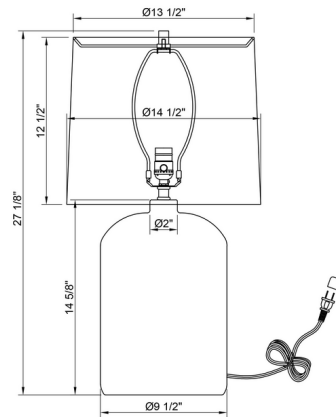

Description

White on white has never looked so chic. The monochromatic Sarah Table Lamp, which features a ceramic body and off-white linen tapered drum shade, packs a style punch while being very versatile. Place this lamp in a living room or bedroom for a bright accent. 3-way socket switch.

Shown in white / off white

Specifications

COLOR	Off White
BODY FINISH	White
WATTAGE	150W
DIMMER	Included
DIMENSIONS	14.5"W x 27.13"H x 14.5"D
BULB NOT INCLUDED	1 x A21 3-Way/Medium (E26)/150W/120V Incandescent
OTHER BULB OPTIONS	1 x A21 3-Way/Medium (E26)/120V LED