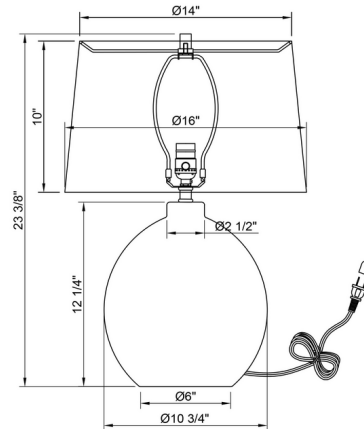

### Specifications

|                    |   |
|--------------------|---|
| COLOR              | Off White   |
| BODY FINISH        | Black   |
| WATTAGE            | 150W  |
| DIMMER             | Included  |
| DIMENSIONS         | 16"W x 23.38"H x 16"D                             |
| BULB NOT INCLUDED  | 1 x A21 3-Way/Medium (E26)/150W/120V Incandescent |
| OTHER BULB OPTIONS | 1 x A21 3-Way/Medium (E26)/120V LED               |