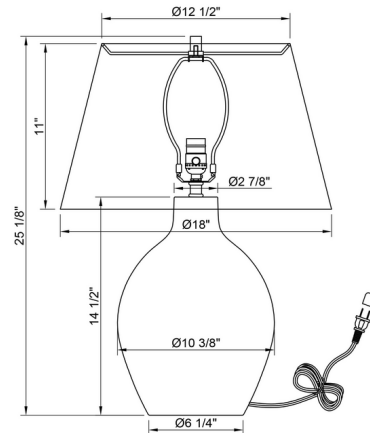

### Specifications

COLOR . . . . . Off White  
BODY FINISH . . . . . Brown  
WATTAGE . . . . . 150W  
DIMMER . . . . . Included  
DIMENSIONS . . . . . 18"W x 25.13"H x 18"D  
BULB NOT INCLUDED . . . . . 1 x A21 3-Way/Medium (E26)/150W/120V Incandescent  
OTHER BULB OPTIONS . . . . . A21 3-Way/Medium (E26)/120V LED