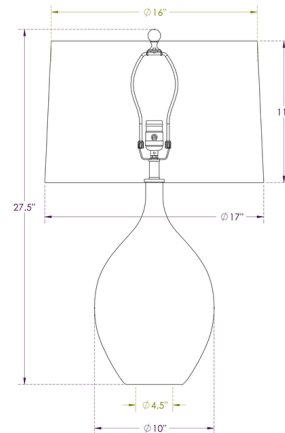

Shown in pearl / off white

Specifications

COLOR	Off White
BODY FINISH	Pearl
WATTAGE	150W
DIMMER	Included
DIMENSIONS	17"W x 27.5"H x 17"D
BULB NOT INCLUDED	1 x A21 3-Way/Medium (E26)/150W/120V Incandescent
OTHER BULB OPTIONS	1 x A21 3-Way/Medium (E26)/120V LED