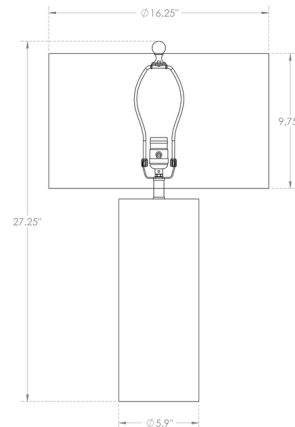

Shown in champagne / off white

Specifications

COLOR	Off White
BODY FINISH	Champagne
WATTAGE	150W
DIMMER	Included
DIMENSIONS	16.25"W x 27.25"H x 16.25"D
BULB NOT INCLUDED	1 x A21 3-Way/Medium (E26)/150W/120V Incandescent
OTHER BULB OPTIONS	1 x A21 3-Way/Medium (E26)/120V LED