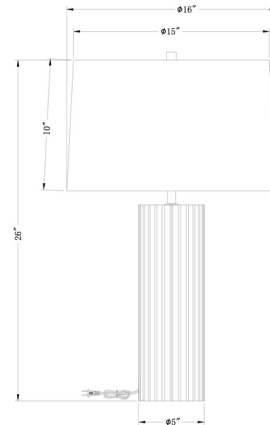

Lightology

lightology.com
866-954-4489
04-26-26

Project: _____

Company: _____

Location: _____ Fixture Type: _____

SPEC #: **FLD1132294**

Approved On: _____ Approved By: _____

Bluth Table Lamp By FlowDecor

Description

In the Bluth Table Lamp, a matte black finish evokes the look of wood slats. An off-white cotton shade updates it. Place on either side of a bed for illumination and style. 3-way socket switch.

Shown in matte black / off white

Specifications

COLOR Off White
BODY FINISH Matte Black
WATTAGE 150W
DIMMER Included
DIMENSIONS 16"W x 26"H x 16"D
BULB NOT INCLUDED 1 x A21 3-Way/Medium (E26)/150W/120V Incandescent
OTHER BULB OPTIONS 1 x A21 3-Way/Medium (E26)/120V LED