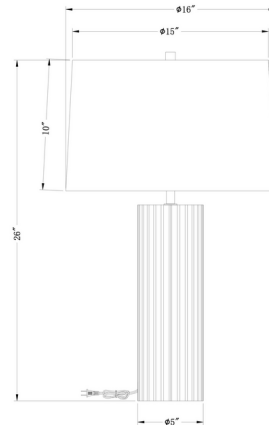

### Specifications

COLOR . . . . . Off White  
BODY FINISH . . . . . Off White  
WATTAGE . . . . . 150W  
DIMMER . . . . . Included  
DIMENSIONS . . . . . 16"W x 26"H x 16"D  
BULB NOT INCLUDED . . . . . 1 x A21 3-Way/Medium (E26)/150W/120V Incandescent  
OTHER BULB OPTIONS . . . . . 1 x A21 3-Way/Medium (E26)/120V LED