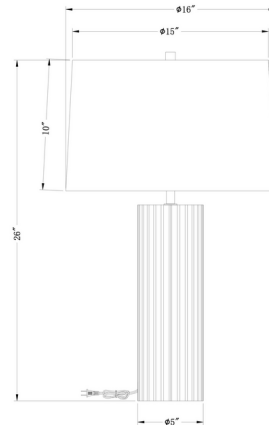

### Specifications

COLOR	Off White
BODY FINISH	Off White
WATTAGE	150W
DIMMER	Included
DIMENSIONS	16"W x 26"H x 16"D
BULB NOT INCLUDED	1 x A21 3-Way/Medium (E26)/150W/120V Incandescent
OTHER BULB OPTIONS	1 x A21 3-Way/Medium (E26)/120V LED