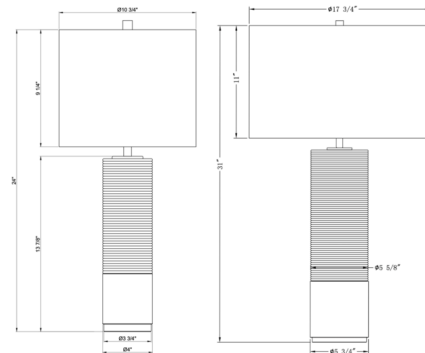

By FlowDecor

Description

The ribbed detailing on the black resin Locke Table Lamp adds striking depth and interest to its clean silhouette. Standing on a base of crystal and topped with a crisp white linen shade, this versatile light source will bring a contemporary touch to any room. 3-way socket switch.

Shown in crystal / matte black / white

Specifications

COLOR	White
BODY FINISH	Crystal / Matte Black
WATTAGE	27W
DIMMER	N/A
DIMENSIONS	17.75"W x 31"H
BULB NOT INCLUDED	1 x A21 3-Way/Medium (E26)/27W/120V LED