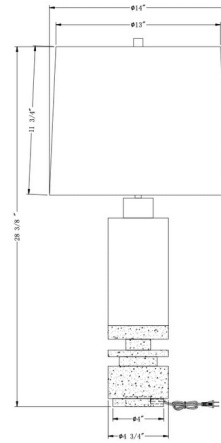

Shown in antique brass / off white

Specifications

COLOR Off White
BODY FINISH Antique Brass
WATTAGE 150W
DIMMER Included
DIMENSIONS 14"W x 28.13"H x 14"D
BULB NOT INCLUDED 1 x A21 3-Way/Medium (E26)/150W/120V Incandescent
OTHER BULB OPTIONS 1 x A21 3-Way/Medium (E26)/120V LED