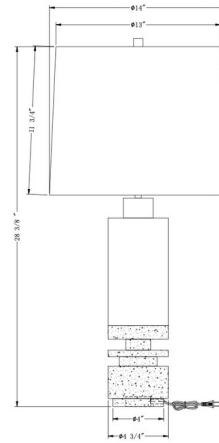

Shown in antique brass / off white

Specifications

COLOR Off White
BODY FINISH Antique Brass
WATTAGE 150W
DIMMER Included
DIMENSIONS 14"W x 28.13"H x 14"D
BULB NOT INCLUDED 1 x A21 3-Way/Medium (E26)/150W/120V Incandescent
OTHER BULB OPTIONS 1 x A21 3-Way/Medium (E26)/120V LED