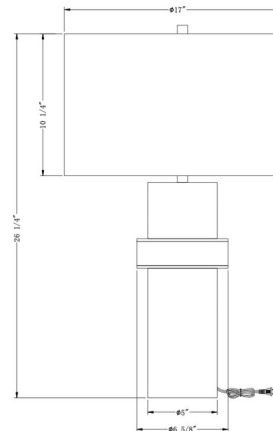

Lightology

lightology.com
866-954-4489
05-16-26

Project: _____

Company: _____

Location: _____ Fixture Type: _____

SPEC #: **FLD1132305**

Approved On: _____ Approved By: _____

Carlton Table Lamp By FlowDecor

Description

The balanced proportions of the cylinder Carlton Table Lamp gracefully suspends a ring of bronze on a contrasting antique brass finished metal column. The off-white cotton drum shade completes the look. 3-way socket switch.

Shown in antique brass / off white

Specifications

COLOR Off White
BODY FINISH Antique Brass
WATTAGE 150W
DIMMER Included
DIMENSIONS 17"W x 26.25"H x 17"D
BULB NOT INCLUDED 1 x A21 3-Way/Medium (E26)/150W/120V Incandescent
OTHER BULB OPTIONS 1 x A21 3-Way/Medium (E26)/120V LED