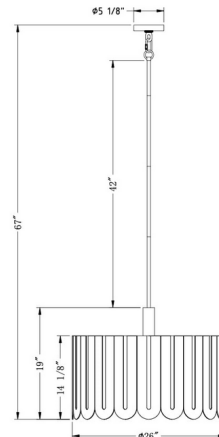

Lightology

lightology.com
866-954-4489
04-25-26

Project: _____

Company: _____

Location: _____ Fixture Type: _____

SPEC #: **FLD1132306**

Approved On: _____ Approved By: _____

Sheldon Pendant By FlowDecor

Description

The metal Sheldon Pendant's fluted silhouette, airy frame and soft scalloped bottom edge make for a unique statement without overpowering other elements in the room. The bronze finish glows when illuminated, and the bands create wonderful light play. Place this pendant above a dining room table for a welcoming addition.

Shown in gunmetal

Specifications

| | |
|--------------------|--|
| COLOR | N/A |
| BODY FINISH | Gunmetal |
| WATTAGE | 180W |
| DIMMER | Standard 120V |
| DIMENSIONS | 26"W x 19"H |
| BULB NOT INCLUDED | 3 x A19/Medium (E26)/60W/120V Incandescent |
| OTHER BULB OPTIONS | 3 x A19/Medium (E26)/120V LED |

Technical Information

PRODUCT DIMENSIONS Downrod Lengths: 3 x 12", 1 x 6" included.

CLICK TO VIEW PRODUCT

Notes: