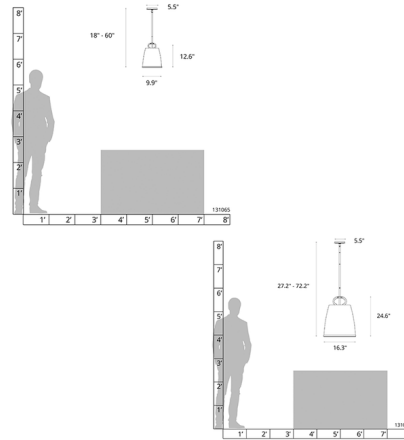

Lightology

lightology.com
866-954-4489
04-25-26

Project: _____
Company: _____
Location: _____ Fixture Type: _____
SPEC #: **HUB1132639**
Approved On: _____ Approved By: _____

Caliper Pendant By Hubbardton Forge

Description

The Caliper Pendant is the perfect conversation starter, with its hint of industrialism and large contemporary glass. This lantern shape piece will blend perfectly into a variety of interior styles. Sloped ceiling adaptable to 45 degrees. Handcrafted to order by skilled artisans in Vermont, USA. Lifetime Limited Warranty when installed in residential setting.

Specifications

COLOR	Clear
BODY FINISH	Modern Brass
WATTAGE	17W
DIMMER	Standard 120V
DIMENSIONS	9.9"W x 12.6"H
BULB NOT INCLUDED	1 x A19/Medium (E26)/17W/120V LED
OTHER BULB OPTIONS	1 x A19/Medium (E26)/100W/120V Incandescent
COUNTRY OF ORIGIN	United States

Shown in modern brass / clear

Notes:

CLICK TO VIEW PRODUCT