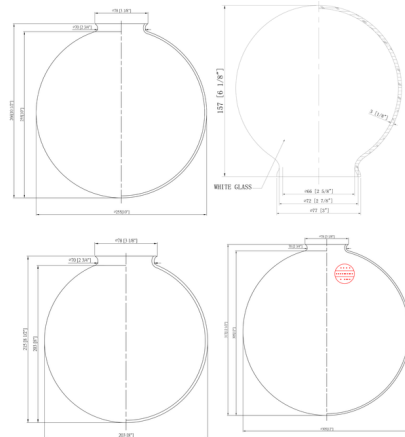

### Description

The Beacon 201 Pendant adds a clean classic look to your interior space. The simple classic lamp holder holds a decorative rim and is complemented by a smooth glass globe that casts warm shadows across your room. Sloped ceiling compatible. Canopy: 4.5 inch diameter.

### Specifications

COLOR . . . . . Matte White  
BODY FINISH . . . . . Black / Antique Brass  
WATTAGE . . . . . 60W  
DIMMER . . . . . Standard 120V  
DIMENSIONS . . . . . 6"W x 9.5"H  
BULB NOT INCLUDED . . . . . 1 x A19/Medium (E26)/60W/120V Incandescent  
OTHER BULB OPTIONS . . . . . 1 x A19/Medium (E26)/120V LED

### Technical Information

PRODUCT DIMENSIONS . . . . . Adjustable Cable Length: 120"  
LAMP LIFE . . . . . 2000 hours

Shown in black / antique brass / matte white

CLICK TO VIEW PRODUCT

Notes: