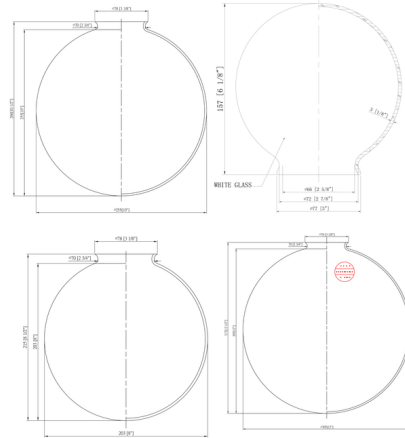

Description

The Beacon 201 Pendant adds a clean classic look to your interior space. The simple classic lamp holder holds a decorative rim and is complemented by a smooth glass globe that casts warm shadows across your room. Sloped ceiling compatible. Canopy: 4.5 inch diameter.

Specifications

COLOR Matte White
BODY FINISH Black / Antique Brass
WATTAGE 60W
DIMMER Standard 120V
DIMENSIONS 6"W x 9.5"H
BULB NOT INCLUDED 1 x A19/Medium (E26)/60W/120V Incandescent
OTHER BULB OPTIONS 1 x A19/Medium (E26)/120V LED

Technical Information

PRODUCT DIMENSIONS Adjustable Cable Length: 120"
LAMP LIFE 2000 hours

Shown in black / antique brass / matte white

CLICK TO VIEW PRODUCT

Notes: