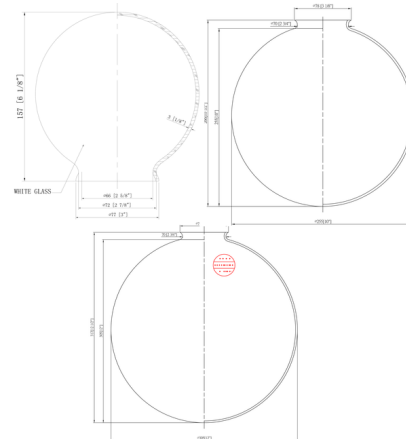

Lightology

lightology.com
866-954-4489
07-08-26

Project: _____

Company: _____

Location: _____ Fixture Type: _____

SPEC #: **INV1135731**

Approved On: _____ Approved By: _____

Beacon 201 Pendant with On/Off Switch By Innovations Lighting

Description

The Beacon 201 Pendant with On/Off Switch adds a clean classic look to your interior space. The simple classic lamp holder holds a decorative rim, that holds an On/Off switch, and is complemented by a smooth glass globe that casts warm shadows across your room. Canopy: 4.5 inch diameter.

Shown in satin gold / matte white

Specifications

COLOR Matte White
BODY FINISH Satin Gold
WATTAGE 60W
DIMMER Standard 120V
DIMENSIONS 6"W x 9.5"H
BULB NOT INCLUDED 1 x A19/Medium (E26)/60W/120V Incandescent
OTHER BULB OPTIONS 1 x A19/Medium (E26)/120V LED

Technical Information

PRODUCT DIMENSIONS Adjustable Cable Length: 120"

CLICK TO VIEW PRODUCT

Notes: