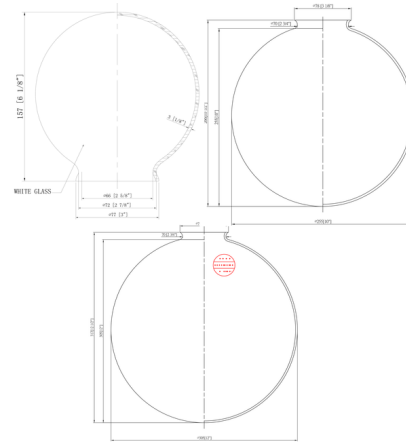

### Description

The Beacon 201 Pendant with On/Off Switch adds a clean classic look to your interior space. The simple classic lamp holder holds a decorative rim, that holds an On/Off switch, and is complemented by a smooth glass globe that casts warm shadows across your room. Canopy: 4.5 inch diameter.

### Specifications

COLOR	Matte White
BODY FINISH	Satin Gold
WATTAGE	60W
DIMMER	Standard 120V
DIMENSIONS	6"W x 9.5"H
BULB NOT INCLUDED	1 x A19/Medium (E26)/60W/120V Incandescent
OTHER BULB OPTIONS	1 x A19/Medium (E26)/120V LED

### Technical Information

PRODUCT DIMENSIONS	Adjustable Cable Length: 120"
--------------------	-------------------------------

CLICK TO VIEW PRODUCT

Notes: