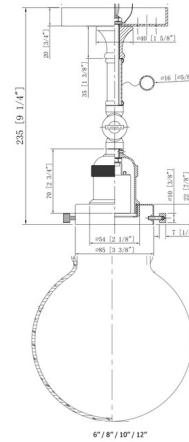

CLICK TO VIEW PRODUCT

Notes: