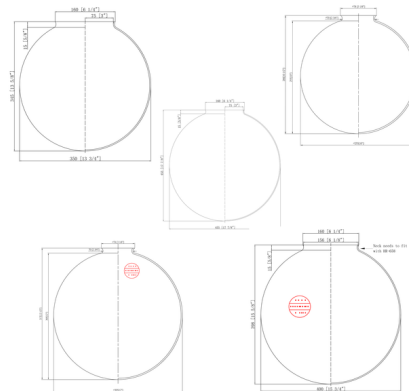

## Beacon 201 Stem Pendant By Innovations Lighting

### Description

The Beacon 201 Stem Pendant adds a clean classic look to your interior space. The simple classic lamp holder holds a decorative rim and is complemented by a smooth glass globe that casts warm shadows across your room. Sloped ceiling compatible. Canopy: 4.5 inch diameter.

### Specifications

COLOR . . . . . Matte White  
BODY FINISH . . . . . Satin Gold  
WATTAGE . . . . . 60W  
DIMMER . . . . . Standard 120V  
DIMENSIONS . . . . . 6"W x 9.5"H  
BULB NOT INCLUDED 1 x Edison ST-Shape/Medium (E26)/60W/120V Incandescent  
OTHER BULB OPTIONS . . . . . 1 x A19/Medium (E26)/120V LED

### Technical Information

PRODUCT DIMENSIONS . . . . . Downrods: One 6" and Two 12" Included  
LAMP LIFE . . . . . 2000 hours

CLICK TO VIEW PRODUCT

Notes: