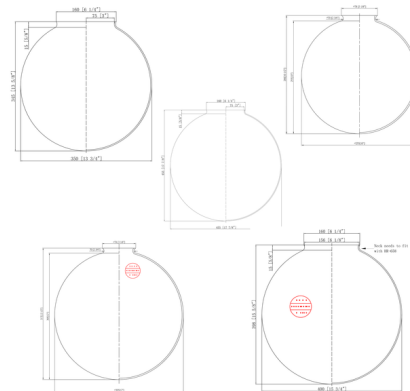

## Beacon 201 Stem Pendant By Innovations Lighting

### Description

The Beacon 201 Stem Pendant adds a clean classic look to your interior space. The simple classic lamp holder holds a decorative rim and is complemented by a smooth glass globe that casts warm shadows across your room. Sloped ceiling compatible. Canopy: 4.5 inch diameter.

### Specifications

COLOR . . . . . Matte White  
BODY FINISH . . . . . Satin Gold  
WATTAGE . . . . . 60W  
DIMMER . . . . . Standard 120V  
DIMENSIONS . . . . . 6"W x 9.5"H  
BULB NOT INCLUDED 1 x Edison ST-Shape/Medium (E26)/60W/120V Incandescent  
OTHER BULB OPTIONS . . . . . 1 x A19/Medium (E26)/120V LED

### Technical Information

PRODUCT DIMENSIONS . . . . . Downrods: One 6" and Two 12" Included  
LAMP LIFE . . . . . 2000 hours

CLICK TO VIEW PRODUCT

Notes: