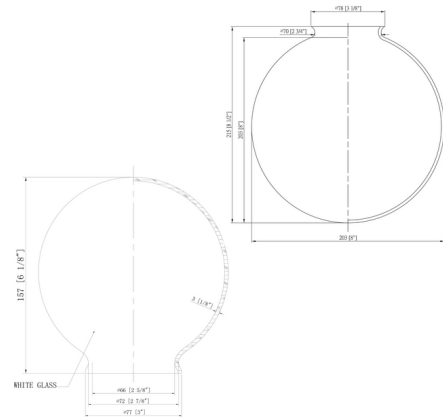

Description

The Beacon 203 Wall Sconce adds a clean classic look to your interior space. The simple classic lamp holder holds a decorative rim and is complemented by a smooth glass globe that casts warm shadows across your room. Features a 180 degree adjustable swivel at the top to create your own unique look. May be mounted up or down.

Specifications

COLOR Matte White
BODY FINISH Satin Gold
WATTAGE 60W
DIMMER Standard 120V
DIMENSIONS 6"W x 12"H x 8"D
BULB NOT INCLUDED 1 x Edison ST-Shape/Medium (E26)/60W/120V Incandescent
OTHER BULB OPTIONS 1 x A19/Medium (E26)/120V LED

Technical Information

PRODUCT DIMENSIONS Backplate: 4.5" Dia
LAMP LIFE 2000 hours

Shown in satin gold / matte white

CLICK TO VIEW PRODUCT

Notes: