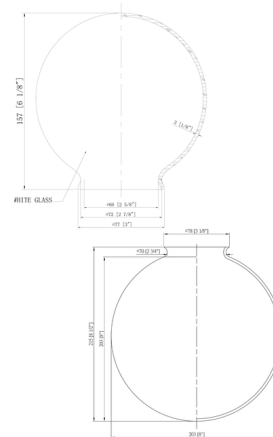

### Description

The Beacon Bathroom Vanity Light features a row of glass globe shades supported by a sleek horizontal bar and round backplate. The outermost lights of each fixture are attached to adjustable locking hinges which allow the lights to be easily aimed up, down, or to the sides. The fixture's straightforward, simple design allows it to complement a wide range of interior decor styles. Note: Only LED lamping options are Title 20 compliant. Not all color/finish combinations are available.

### Specifications

COLOR . . . . . Matte White  
BODY FINISH . . . . . Brushed Brass  
WATTAGE . . . . . 180W  
DIMMER . . . . . Standard 120V  
DIMENSIONS . . . . . 30"W x 12"H x 8"D  
BULB NOT INCLUDED 3 x Edison ST-Shape/Medium (E26)/60W/120V Incandescent  
OTHER BULB OPTIONS . . . . . 3 x Edison ST-Shape/Medium (E26)/120V LED

### Technical Information

PRODUCT DIMENSIONS . . . . . Backplate: 4.5" diameter  
LAMP LIFE . . . . . 2000 hours

Shown in brushed brass / matte white

CLICK TO VIEW PRODUCT

Notes: