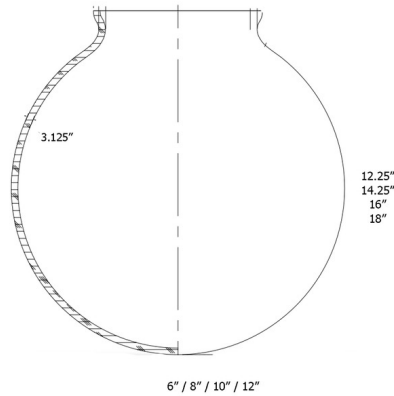

### Description

The Beacon 206 Pendant adds a clean classic look to your interior space. The slender metal frame is complemented by a smooth glass globe that casts warm shadows across your room. Features a side knob on the stem for a 180 degree adjustable swivel with engraved cast cap. Includes a 90 degree hang straight swivel for sloped ceilings. Canopy: 4.5 inch diameter.

### Specifications

COLOR . . . . . Matte White  
BODY FINISH . . . . . Oil Rubbed Bronze  
WATTAGE . . . . . 60W  
DIMMER . . . . . Standard 120V  
DIMENSIONS . . . . . 6" W x 12.25" H  
BULB NOT INCLUDED 1 x Edison ST-Shape/Medium (E26)/60W/120V Incandescent  
OTHER BULB OPTIONS . . . . . 1 x A19/Medium (E26)/120V LED

### Technical Information

PRODUCT DIMENSIONS . . . . . Downrods: One 6" and Two 12" Included  
LAMP LIFE . . . . . 2000 hours

Shown in oil rubbed bronze / matte white

CLICK TO VIEW PRODUCT

Notes: