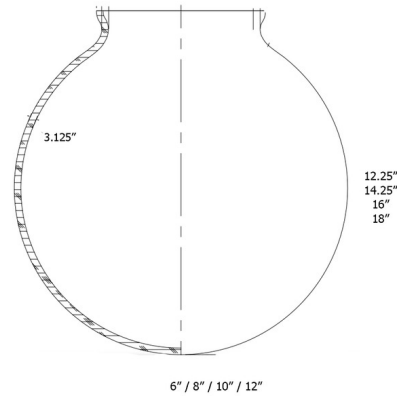

### Description

The Beacon 206 Pendant adds a clean classic look to your interior space. The slender metal frame is complemented by a smooth glass globe that casts warm shadows across your room. Features a side knob on the stem for a 180 degree adjustable swivel with engraved cast cap. Includes a 90 degree hang straight swivel for sloped ceilings. Canopy: 4.5 inch diameter.

### Specifications

COLOR . . . . . Matte White  
BODY FINISH . . . . . Oil Rubbed Bronze  
WATTAGE . . . . . 60W  
DIMMER . . . . . Standard 120V  
DIMENSIONS . . . . . 6" W x 12.25" H  
BULB NOT INCLUDED 1 x Edison ST-Shape/Medium (E26)/60W/120V Incandescent  
OTHER BULB OPTIONS . . . . . 1 x A19/Medium (E26)/120V LED

### Technical Information

PRODUCT DIMENSIONS . . . . . Downrods: One 6" and Two 12" Included  
LAMP LIFE . . . . . 2000 hours

Shown in oil rubbed bronze / matte white

CLICK TO VIEW PRODUCT

Notes: