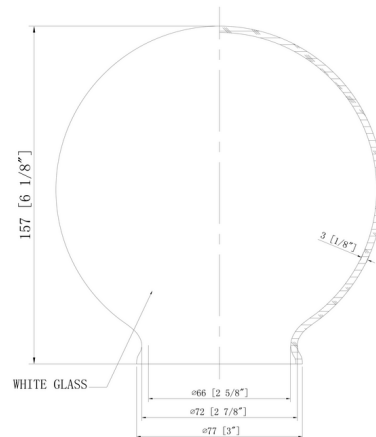

Description

The Beacon 209 Island Linear Pendant adds a clean classic look to your interior space. Each smooth industrial lamp holder holds a decorative rim and is complemented by a smooth glass globe that casts warm shadows across your room. Features a side knob on the lamp holder for an adjustable swivel with locking teeth. Includes a 90 degree hang straight swivel for sloped ceilings. Canopy: 4.5 inch diameter.

Specifications

COLOR Matte White
BODY FINISH Satin Gold
WATTAGE 120W
DIMMER Standard 120V
DIMENSIONS 23"L x 6"W x 10"H
BULB NOT INCLUDED 2 x A19/Medium (E26)/60W/120V Incandescent
OTHER BULB OPTIONS 2 x A19/Medium (E26)/120V LED

Technical Information

PRODUCT DIMENSIONS Downrods: One 6" and Two 12" Included
LAMP LIFE 2000 hours

Shown in satin gold / matte white

CLICK TO VIEW PRODUCT

Notes: