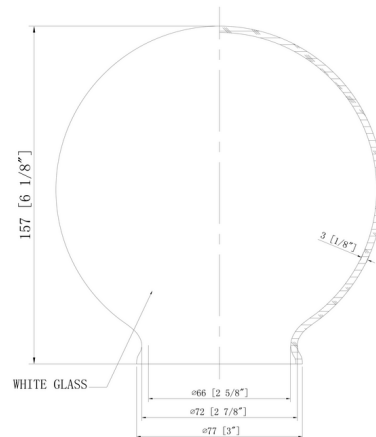

Description

The Beacon 209 Island Linear Pendant adds a clean classic look to your interior space. Each smooth industrial lamp holder holds a decorative rim and is complemented by a smooth glass globe that casts warm shadows across your room. Features a side knob on the lamp holder for an adjustable swivel with locking teeth. Includes a 90 degree hang straight swivel for sloped ceilings. Canopy: 4.5 inch diameter.

Specifications

COLOR	Matte White
BODY FINISH	Satin Gold
WATTAGE	120W
DIMMER	Standard 120V
DIMENSIONS	23"L x 6"W x 10"H
BULB NOT INCLUDED	2 x A19/Medium (E26)/60W/120V Incandescent
OTHER BULB OPTIONS	2 x A19/Medium (E26)/120V LED

Technical Information

PRODUCT DIMENSIONS	Downrods: One 6" and Two 12" Included
LAMP LIFE	2000 hours

Shown in satin gold / matte white

CLICK TO VIEW PRODUCT

Notes: