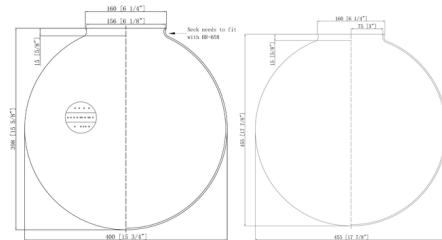

Description

The Beacon 221 Chandelier adds a clean classic look to your interior space. The simple steel frame is complemented by a smooth glass globe that casts warm shadows across your room. Includes a 90 degree hang straight swivel for use on sloped ceilings. Canopy: 4.5 inch diameter.

Shown in oil rubbed bronze / matte white

Specifications

COLOR Matte White
BODY FINISH Oil Rubbed Bronze
WATTAGE 180W
DIMMER Standard 120V
DIMENSIONS 16"W x 17"H
BULB NOT INCLUDED 3 x B10/Candelabra (E12)/60W/120V Incandescent
OTHER BULB OPTIONS 3 x B10/Candelabra (E12)/120V LED

Technical Information

PRODUCT DIMENSIONS Downrods: One 6" and Two 12" Included

CLICK TO VIEW PRODUCT

Notes: