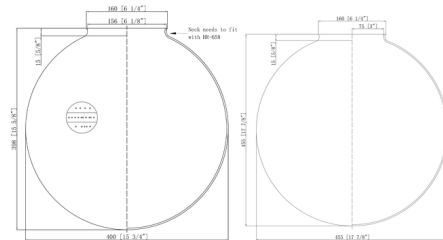

### Description

The Beacon 221 Chandelier adds a clean classic look to your interior space. The simple steel frame is complemented by a smooth glass globe that casts warm shadows across your room. Includes a 90 degree hang straight swivel for use on sloped ceilings. Canopy: 4.5 inch diameter.

### Specifications

COLOR . . . . . Matte White  
BODY FINISH . . . . . Oil Rubbed Bronze  
WATTAGE . . . . . 180W  
DIMMER . . . . . Standard 120V  
DIMENSIONS . . . . . 16"W x 17"H  
BULB NOT INCLUDED . . . . . 3 x B10/Candelabra (E12)/60W/120V Incandescent  
OTHER BULB OPTIONS . . . . . 3 x B10/Candelabra (E12)/120V LED

### Technical Information

PRODUCT DIMENSIONS . . . . . Downrods: One 6" and Two 12" Included

CLICK TO VIEW PRODUCT

Notes: