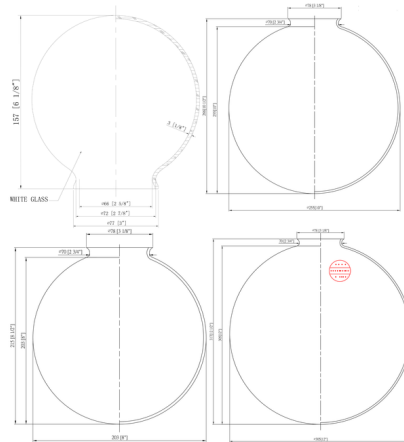

Description

The Beacon 237 Plug-in Wall Sconce adds a clean classic look to your interior space. The smooth metal arm is complemented by a smooth glass globe that casts warm shadows across your room. Features a 180 degree swivel. Includes two 12 inch matching cord covers. On/Off switch is located on the exposed socket. Backplate: 4.5 inch diameter. Note: Not all options are available.

Specifications

COLOR Matte White
 BODY FINISH Antique Copper
 WATTAGE 60W
 DIMMER Standard 120V
 DIMENSIONS 6"W x 25"H x 21"D
 BULB NOT INCLUDED 1 x A19/Medium (E26)/60W/120V Incandescent
 OTHER BULB OPTIONS 1 x A19/Medium (E26)/120V LED

Technical Information

PRODUCT DIMENSIONS Cord: 102"
 LAMP LIFE 2000 hours
 COLOR RENDERING 100 CRI

Shown in antique copper / matte white

CLICK TO VIEW PRODUCT

Notes: