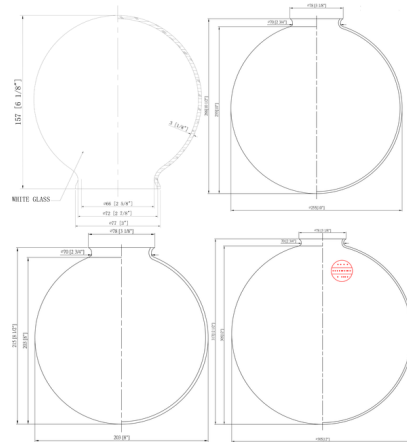

Description

The Beacon 237 Plug-in Wall Sconce adds a clean classic look to your interior space. The smooth metal arm is complemented by a smooth glass globe that casts warm shadows across your room. Features a 180 degree swivel. Includes two 12 inch matching cord covers. On/Off switch is located on the exposed socket. Backplate: 4.5 inch diameter. Note: Not all options are available.

Specifications

COLOR Matte White
 BODY FINISH Antique Copper
 WATTAGE 60W
 DIMMER N/A
 DIMENSIONS 8"W x 25"H x 21"D
 BULB NOT INCLUDED 1 x A19/Medium (E26)/60W/120V Incandescent
 OTHER BULB OPTIONS 1 x A19/Medium (E26)/120V LED

Technical Information

LAMP LIFE 2000 hours
 COLOR RENDERING 100 CRI

Shown in antique copper / matte white

CLICK TO VIEW PRODUCT

Notes: