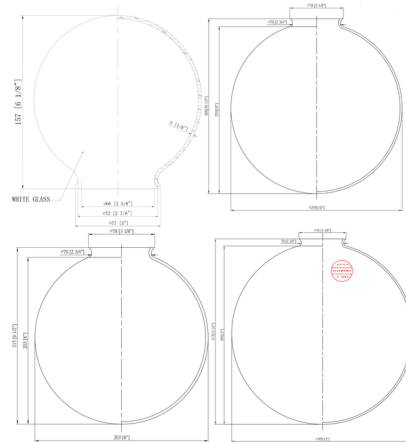

## Beacon 237 Swing-Arm Plug-in Wall Sconce By Innovations Lighting

### Description

The Beacon 237 Plug-in Wall Sconce adds a clean classic look to your interior space. The smooth metal arm is complemented by a smooth glass globe that casts warm shadows across your room. Features a 180 degree swivel. Includes two 12 inch matching cord covers. On/Off switch is located on the exposed socket. Backplate: 4.5 inch diameter. Note: Not all options are available.

### Specifications

COLOR	Matte White
BODY FINISH	Brushed Satin Nickel
WATTAGE	60W
DIMMER	N/A
DIMENSIONS	8"W x 25"H x 21"D
BULB NOT INCLUDED	1 x A19/Medium (E26)/60W/120V Incandescent
OTHER BULB OPTIONS	1 x A19/Medium (E26)/120V LED