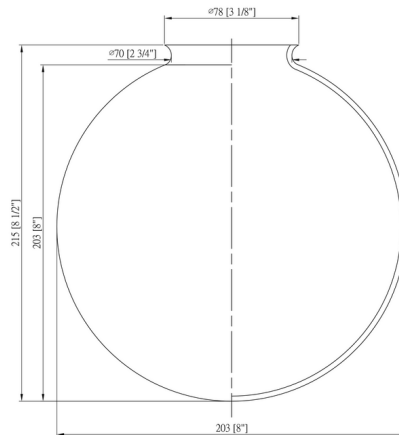

Description

The Beacon 284 Semi Flush Ceiling Light adds a clean classic look to your interior space. The slender, metal frame hold a decorative cap and is complemented by a smooth glass globe that casts warm shadows across your room.

Specifications

COLOR Matte White
BODY FINISH Brushed Satin Nickel
WATTAGE 17W
DIMMER Standard 120V
DIMENSIONS 6"W x 8.125"H
BULB NOT INCLUDED 1x Edison ST-Shape/Medium (E26)/17W/120V LED
OTHER BULB OPTIONS 1x A19/Medium (E26)/120V LED

Technical Information

PRODUCT DIMENSIONS Canopy: 4.5" Dia
LAMP LIFE 2000 hours
COLOR RENDERING 100 CRI

Shown in brushed satin nickel / matte white

CLICK TO VIEW PRODUCT

Notes: