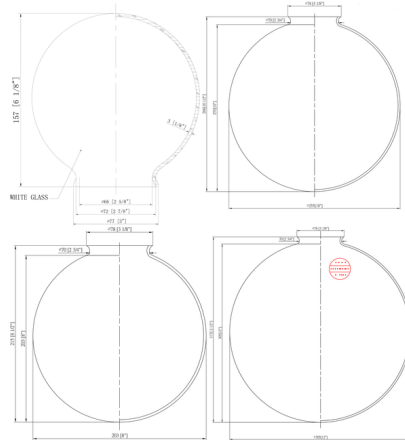

Lightology

lightology.com
866-954-4489
05-18-26

Project: _____

Company: _____

Location: _____ Fixture Type: _____

SPEC #: **INV1136881**

Approved On: _____ Approved By: _____

Beacon 284 Pendant By Innovations Lighting

Description

The Beacon 284 Pendant adds a clean classic look to your interior space. The slender, metal frame hold a decorative cap and is complemented by a smooth glass globe that casts warm shadows across your room. Canopy: 4.5 inch diameter.

Shown in black / polished nickel / matte white

Specifications

COLOR Matte White
BODY FINISH Black / Polished Nickel
WATTAGE 60W
DIMMER Standard 120V
DIMENSIONS 6"W x 7.375"H
BULB NOT INCLUDED 1 x A19/Medium (E26)/60W/120V Incandescent
OTHER BULB OPTIONS 1 x A19/Medium (E26)/120V LED

Technical Information

PRODUCT DIMENSIONS Downrods: One 6" and Two 12" Included
LAMP LIFE 2000 hours

CLICK TO VIEW PRODUCT

Notes: