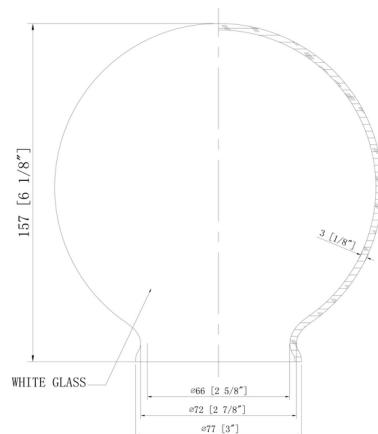

Shown in oil rubbed bronze / matte white